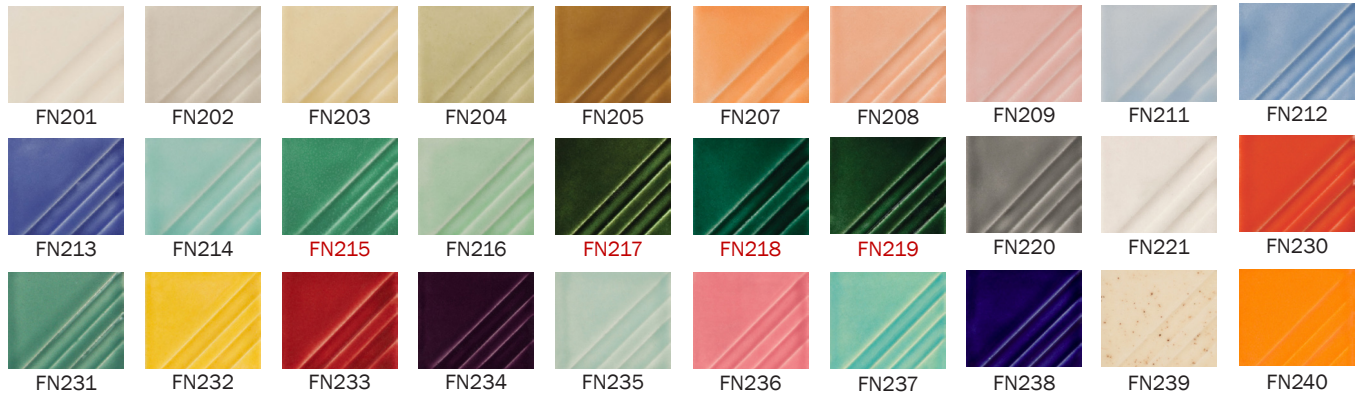

MAYCO FOUNDATION GLAZES

CONE 06 GLAZES

Gloss Opaque Glazes

Gloss Sheer Glazes

Matte Glazes

You can mix Foundation glazes to create new colors
so you get even more choices!
